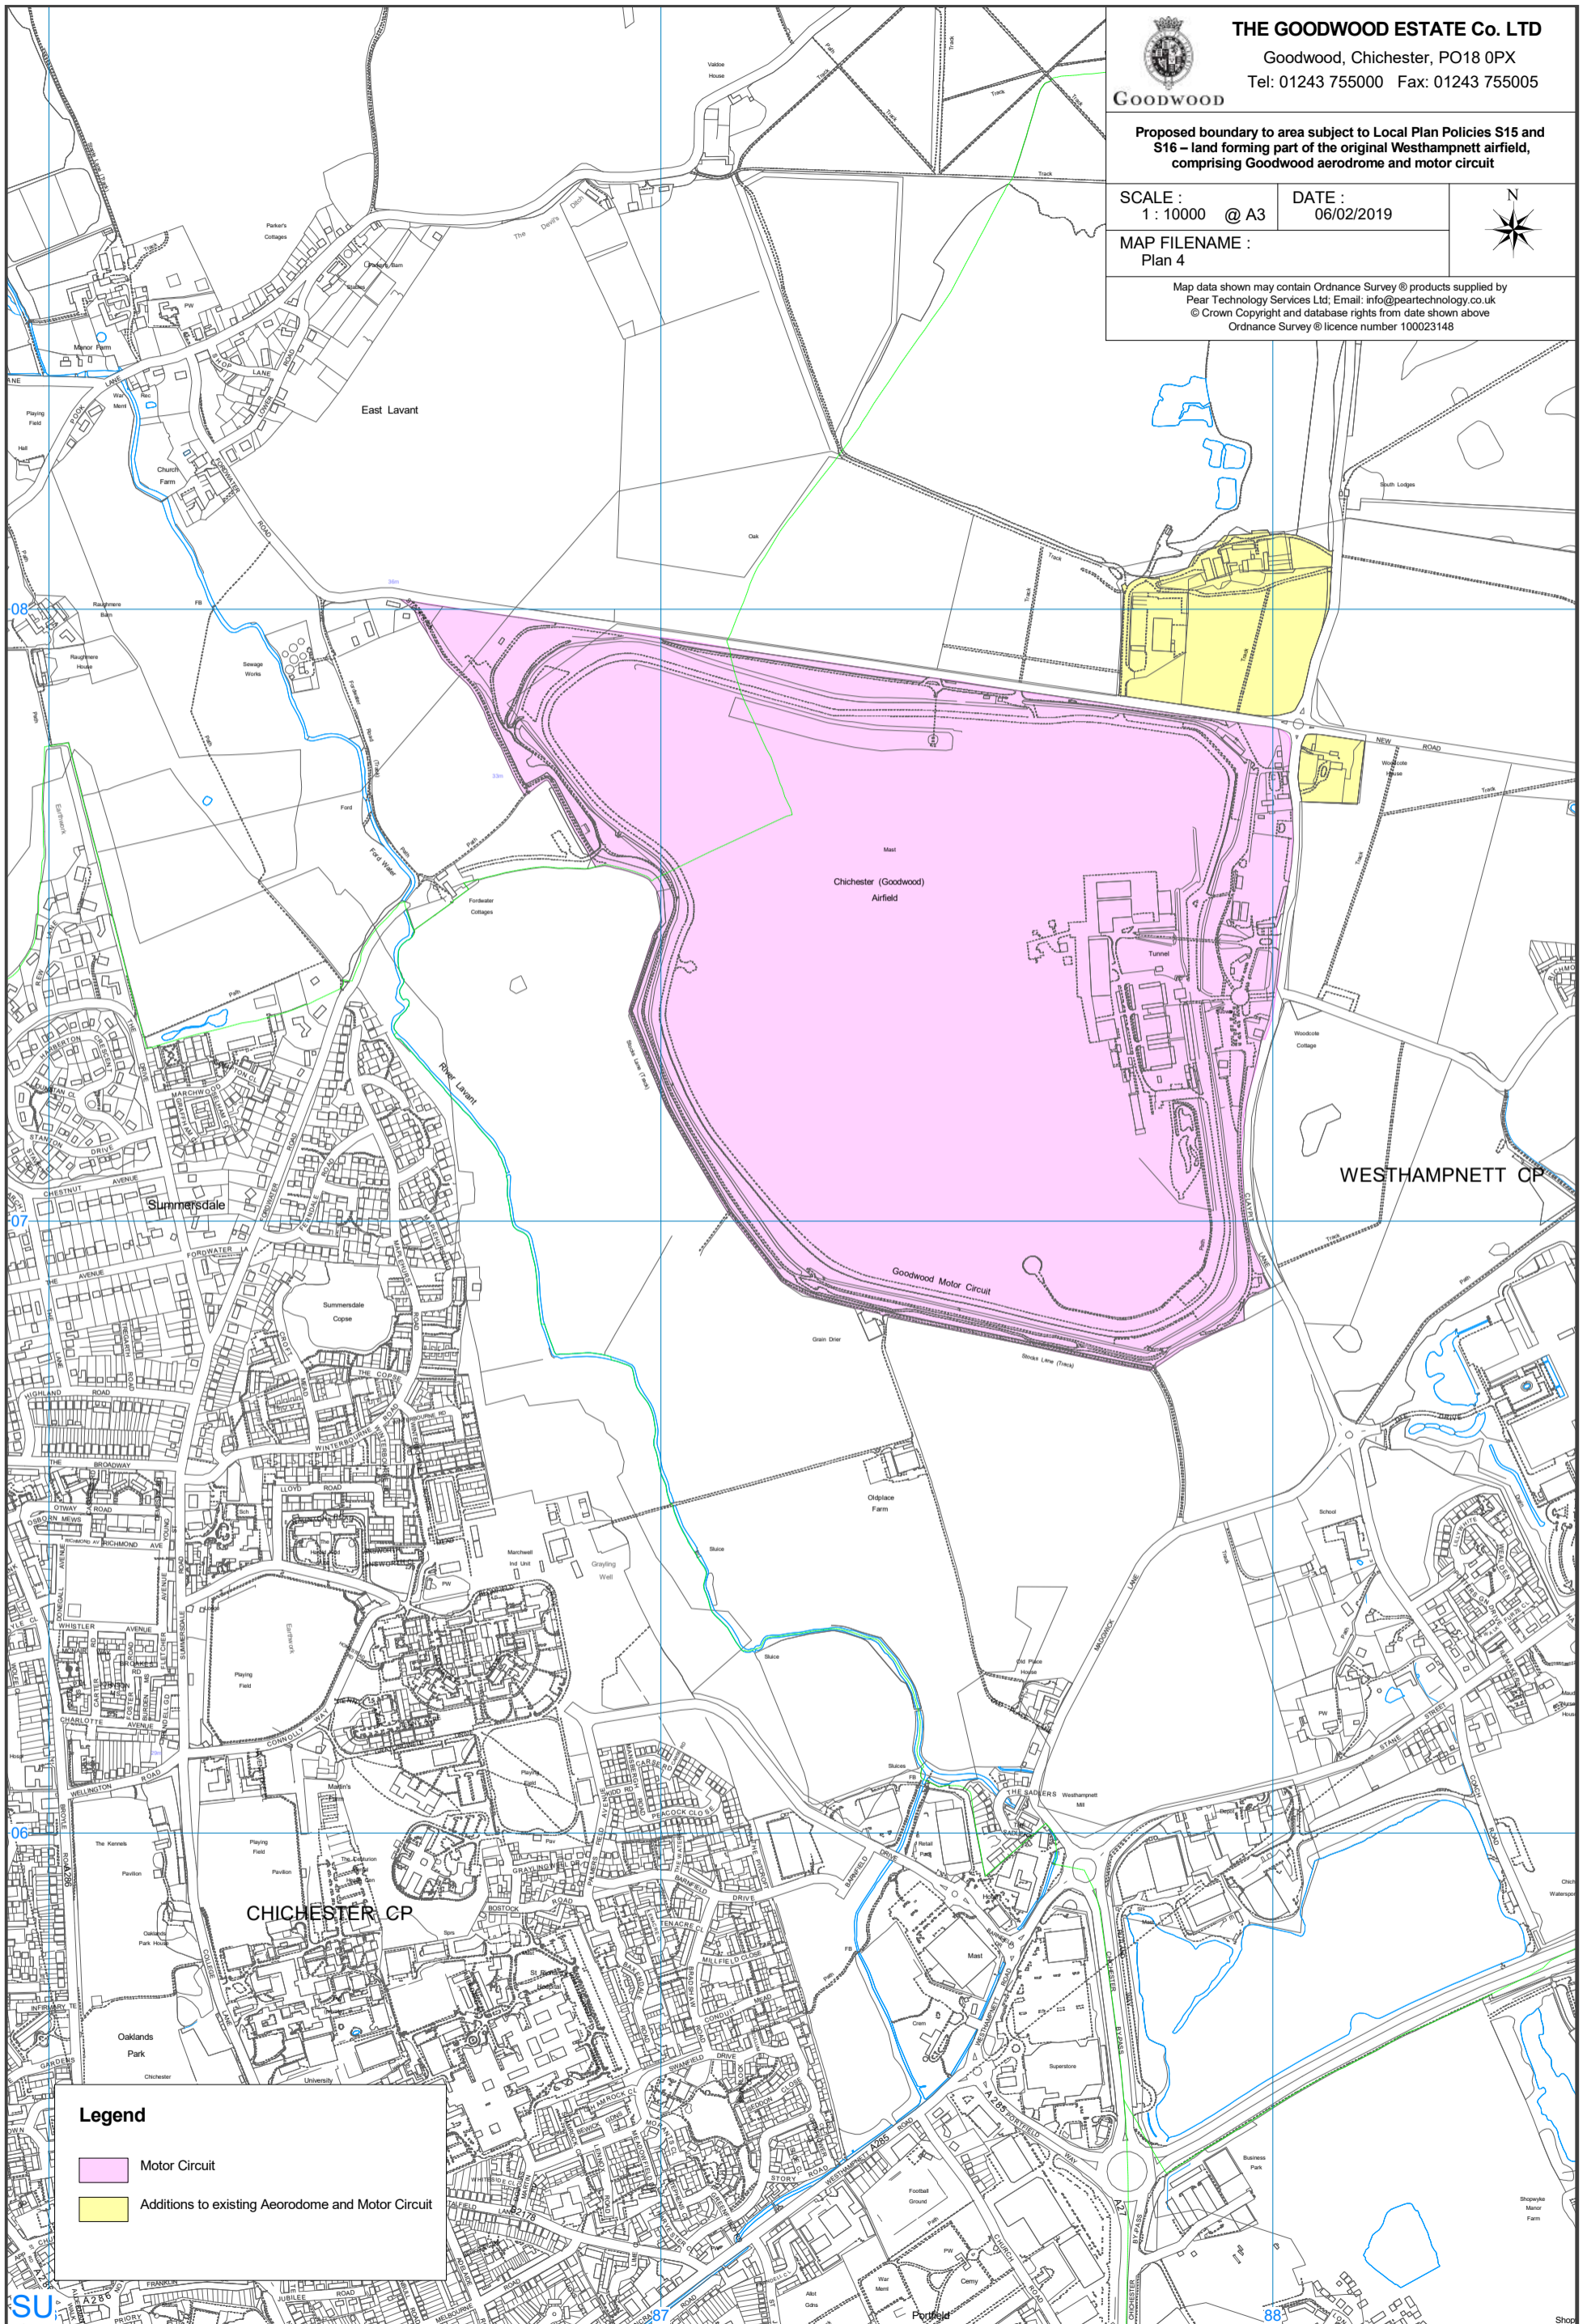

**THE GOODWOOD ESTATE Co. LTD**

Goodwood, Chichester, PO18 0PX  
Tel: 01243 755000 Fax: 01243 755005

**Proposed boundary to area subject to Local Plan Policies S15 and S16 – land forming part of the original Westhampnett airfield, comprising Goodwood aerodrome and motor circuit**

SCALE :  
1 : 10000 @ A3

DATE :  
06/02/2019

MAP FILENAME :  
Plan 4

Map data shown may contain Ordnance Survey® products supplied by  
Pear Technology Services Ltd; Email: info@peartechology.co.uk  
© Crown Copyright and database rights from date shown above  
Ordnance Survey® licence number 100023148

**Legend**

- Motor Circuit
- Additions to existing Aerodrome and Motor Circuit

SU

37

88

Shop