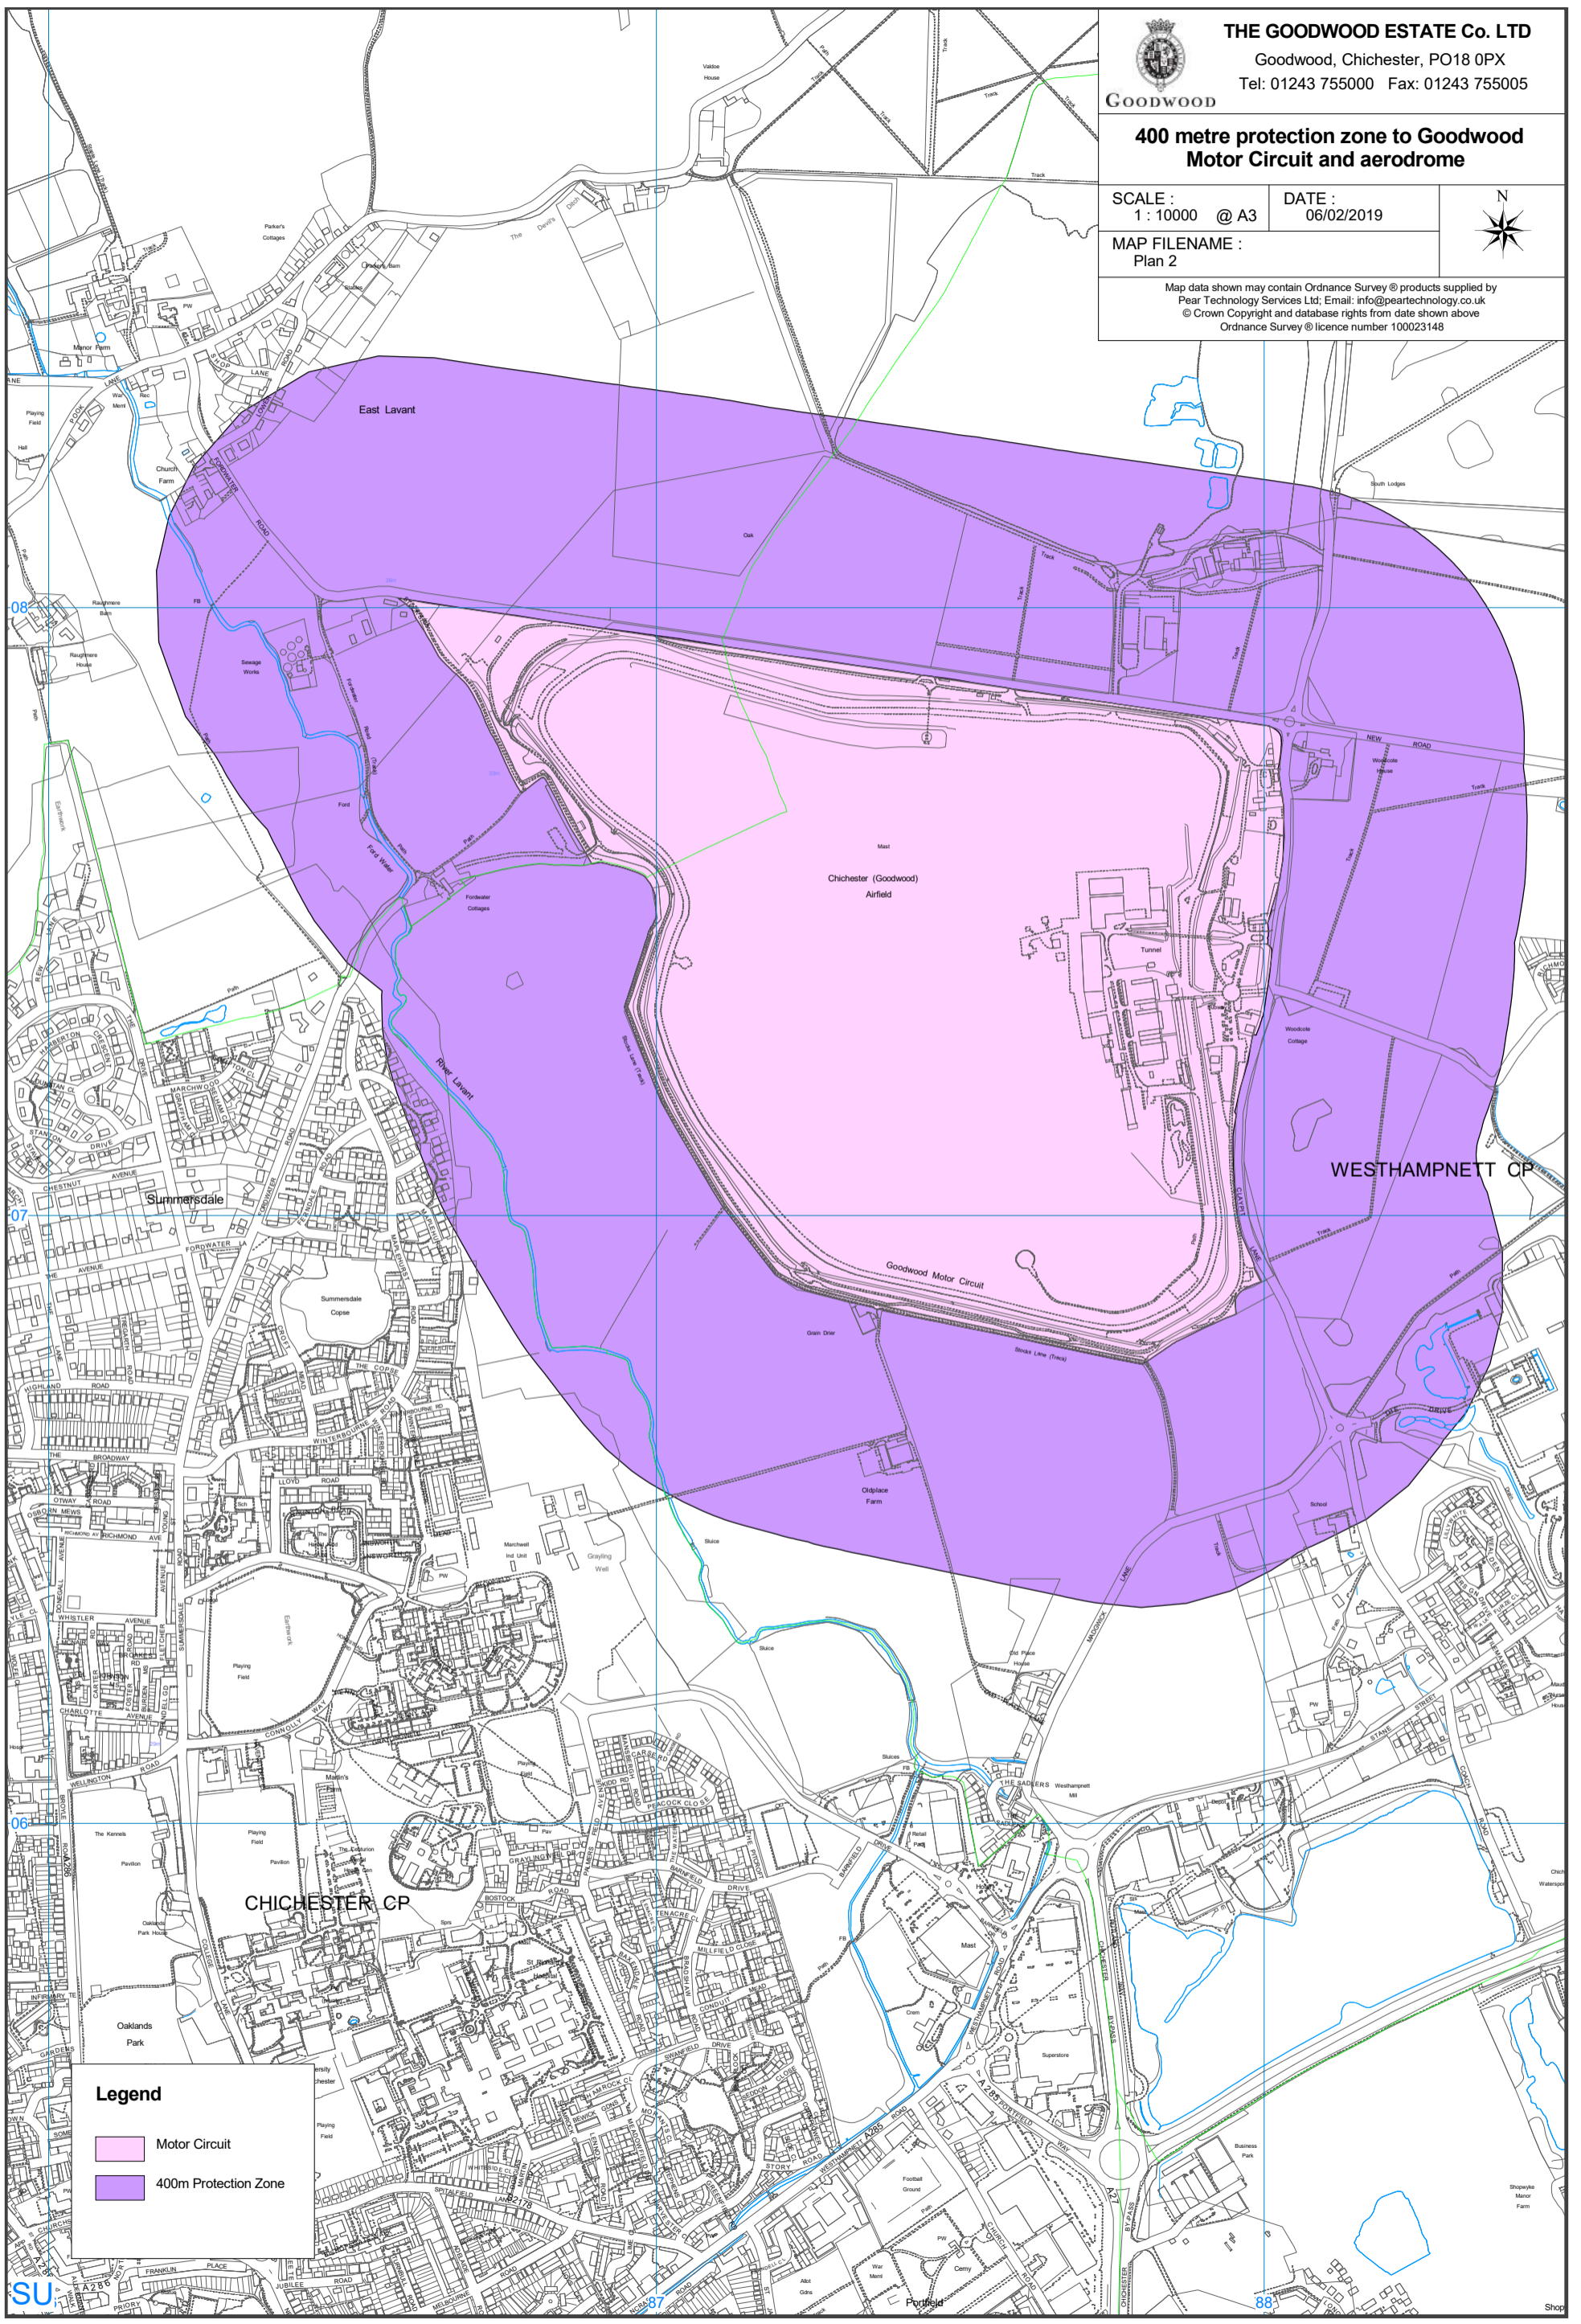

**THE GOODWOOD ESTATE Co. LTD**  
Goodwood, Chichester, PO18 0PX  
Tel: 01243 755000 Fax: 01243 755005

**400 metre protection zone to Goodwood Motor Circuit and aerodrome**

SCALE :  
1 : 10000 @ A3

DATE :  
06/02/2019

MAP FILENAME :  
Plan 2

Map data shown may contain Ordnance Survey © products supplied by  
Pear Technology Services Ltd; Email: info@peartechtechnology.co.uk  
© Crown Copyright and database rights from date shown above  
Ordnance Survey © licence number 100023148

**Legend**

-  Motor Circuit
-  400m Protection Zone