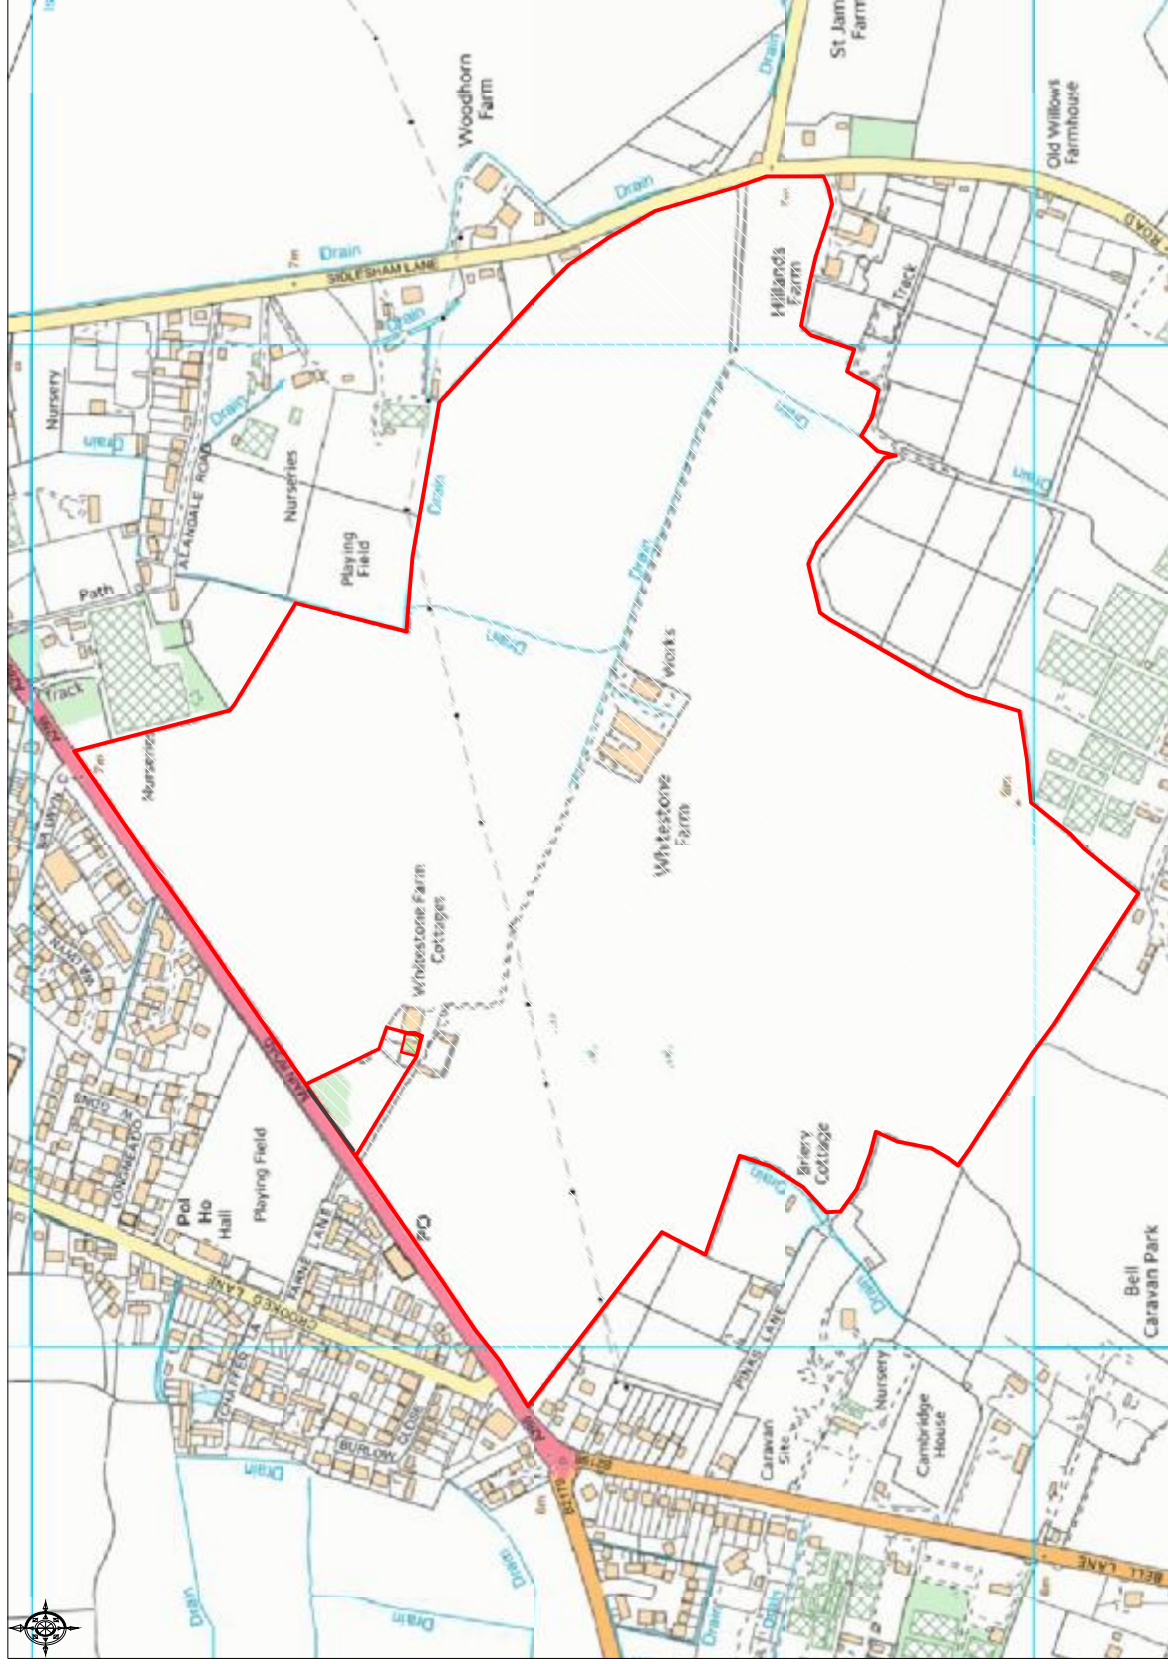

Ownership Plan of Whitestone Farm
Whitestone Farm, Birdham

The plan is published for convenience only. Although thought to be correct its accuracy cannot be guaranteed and it does not form part of the contract.