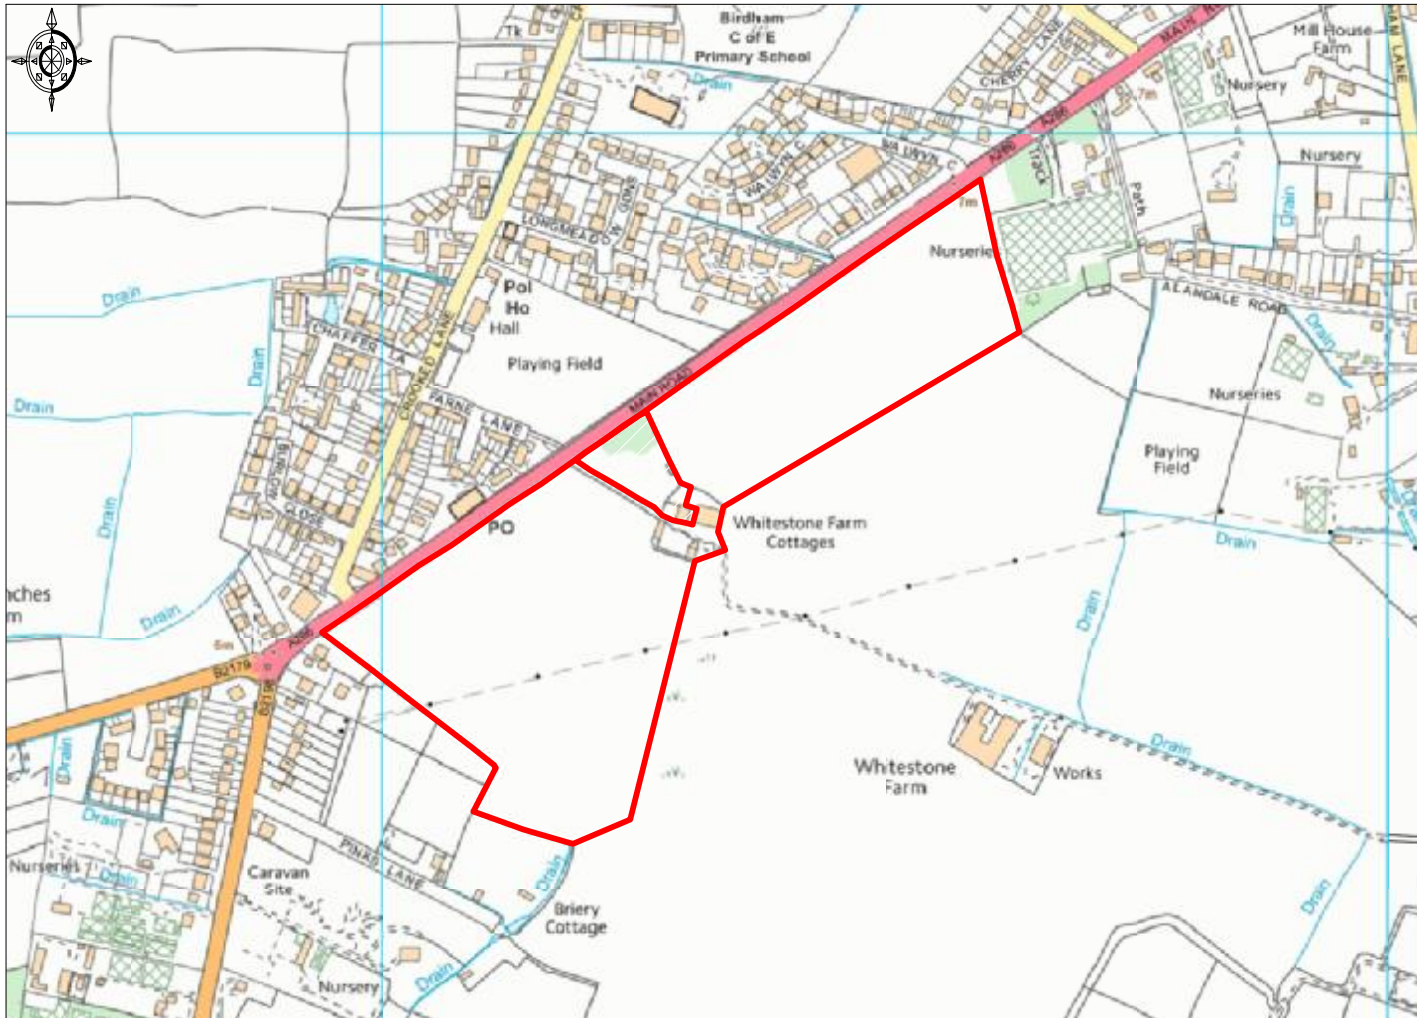

Site Location Map

Whitestone Farm, Birdham

Ordnance Survey © Crown Copyright 2016. All rights reserved. Licence number 100022432. Plotted Scale - 1:7500

The plan is published for convenience only. Although thought to be correct its accuracy cannot be guaranteed and it does not form part of the contract.