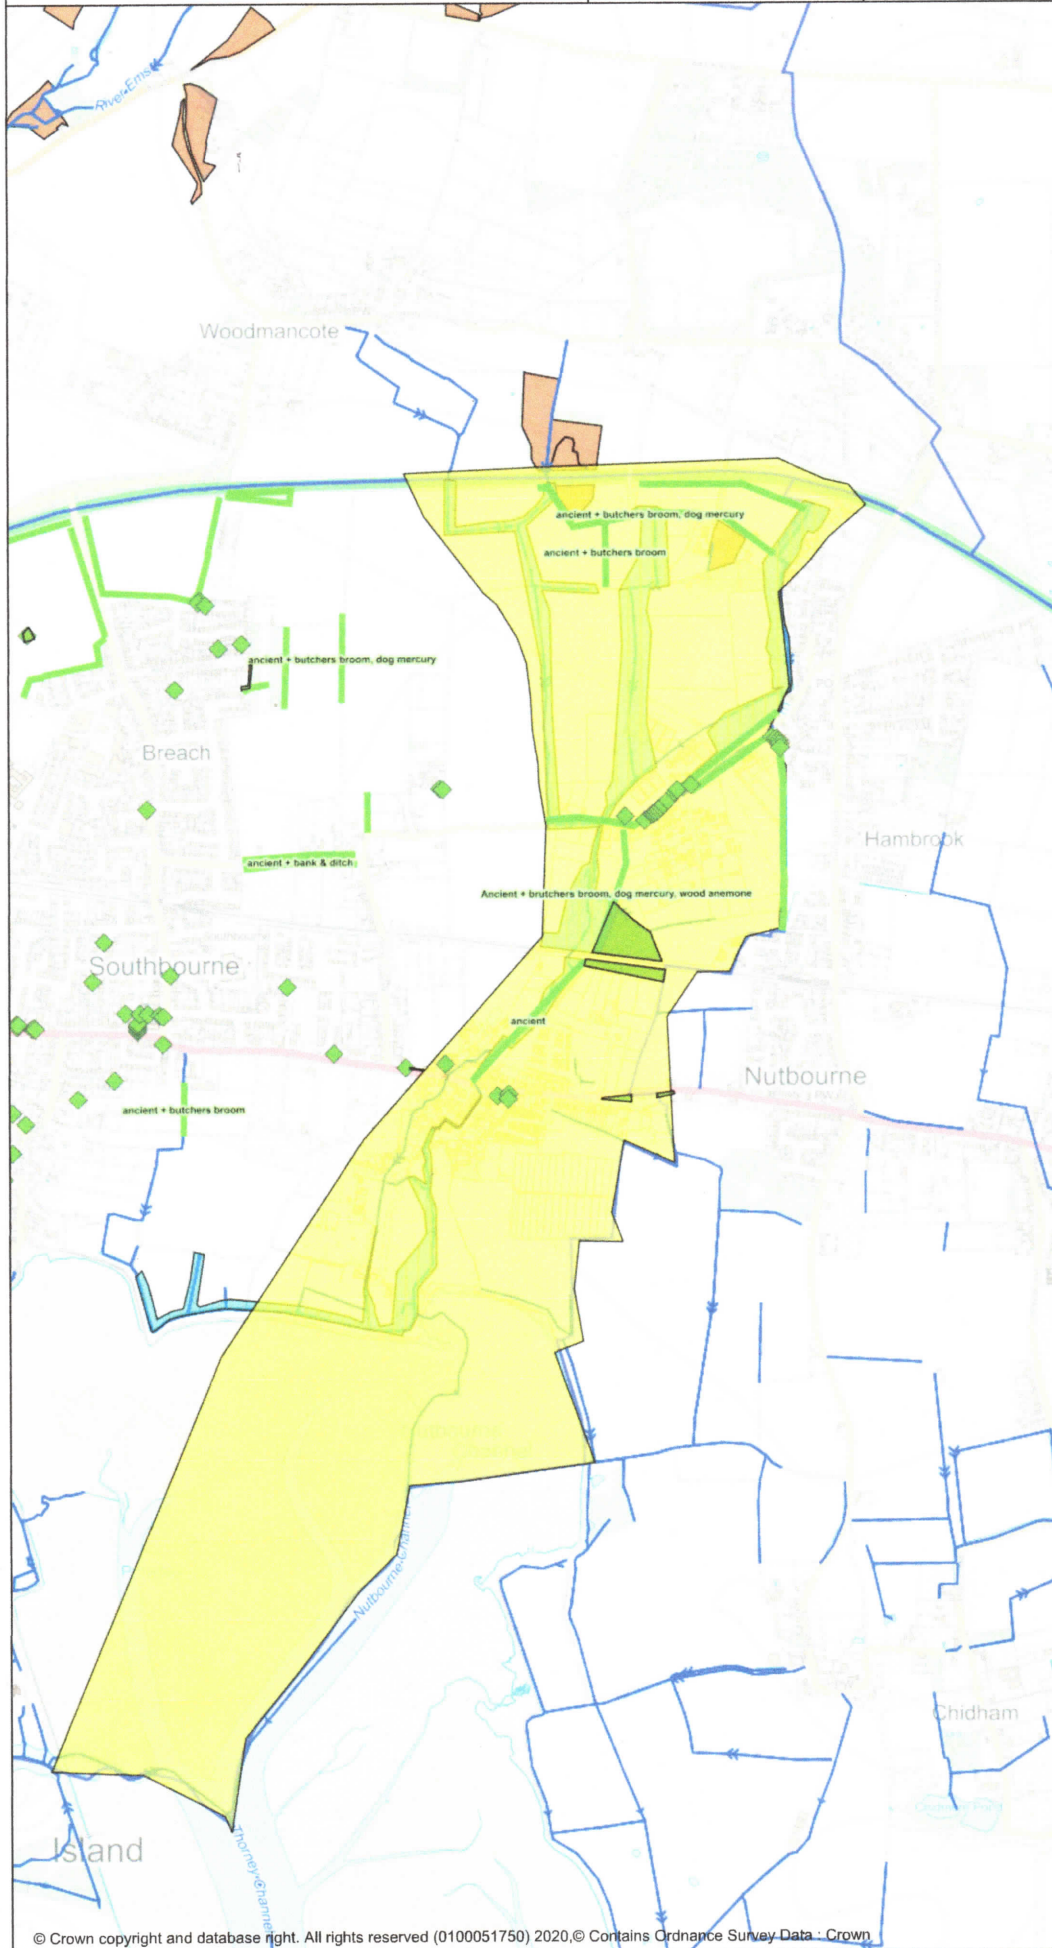

Author:

Date:

09/08/2020

TPO Group

TPO Trees

Parish Hedges

Wildlife Corridors

Water Vole Habitat

Water Network - Watercourses

BothPerm

BothPerm

BothPerm

BothPerm

Parish

Ancient Woodland

**SPNP Pre-Sub Modified Plan
2014 – 2029**

SB14 Biodiversity Plan 10

**Ham Brook Chalk Stream
Wildlife Corridor**

**Southbourne Parish Council
(9/8/20)**